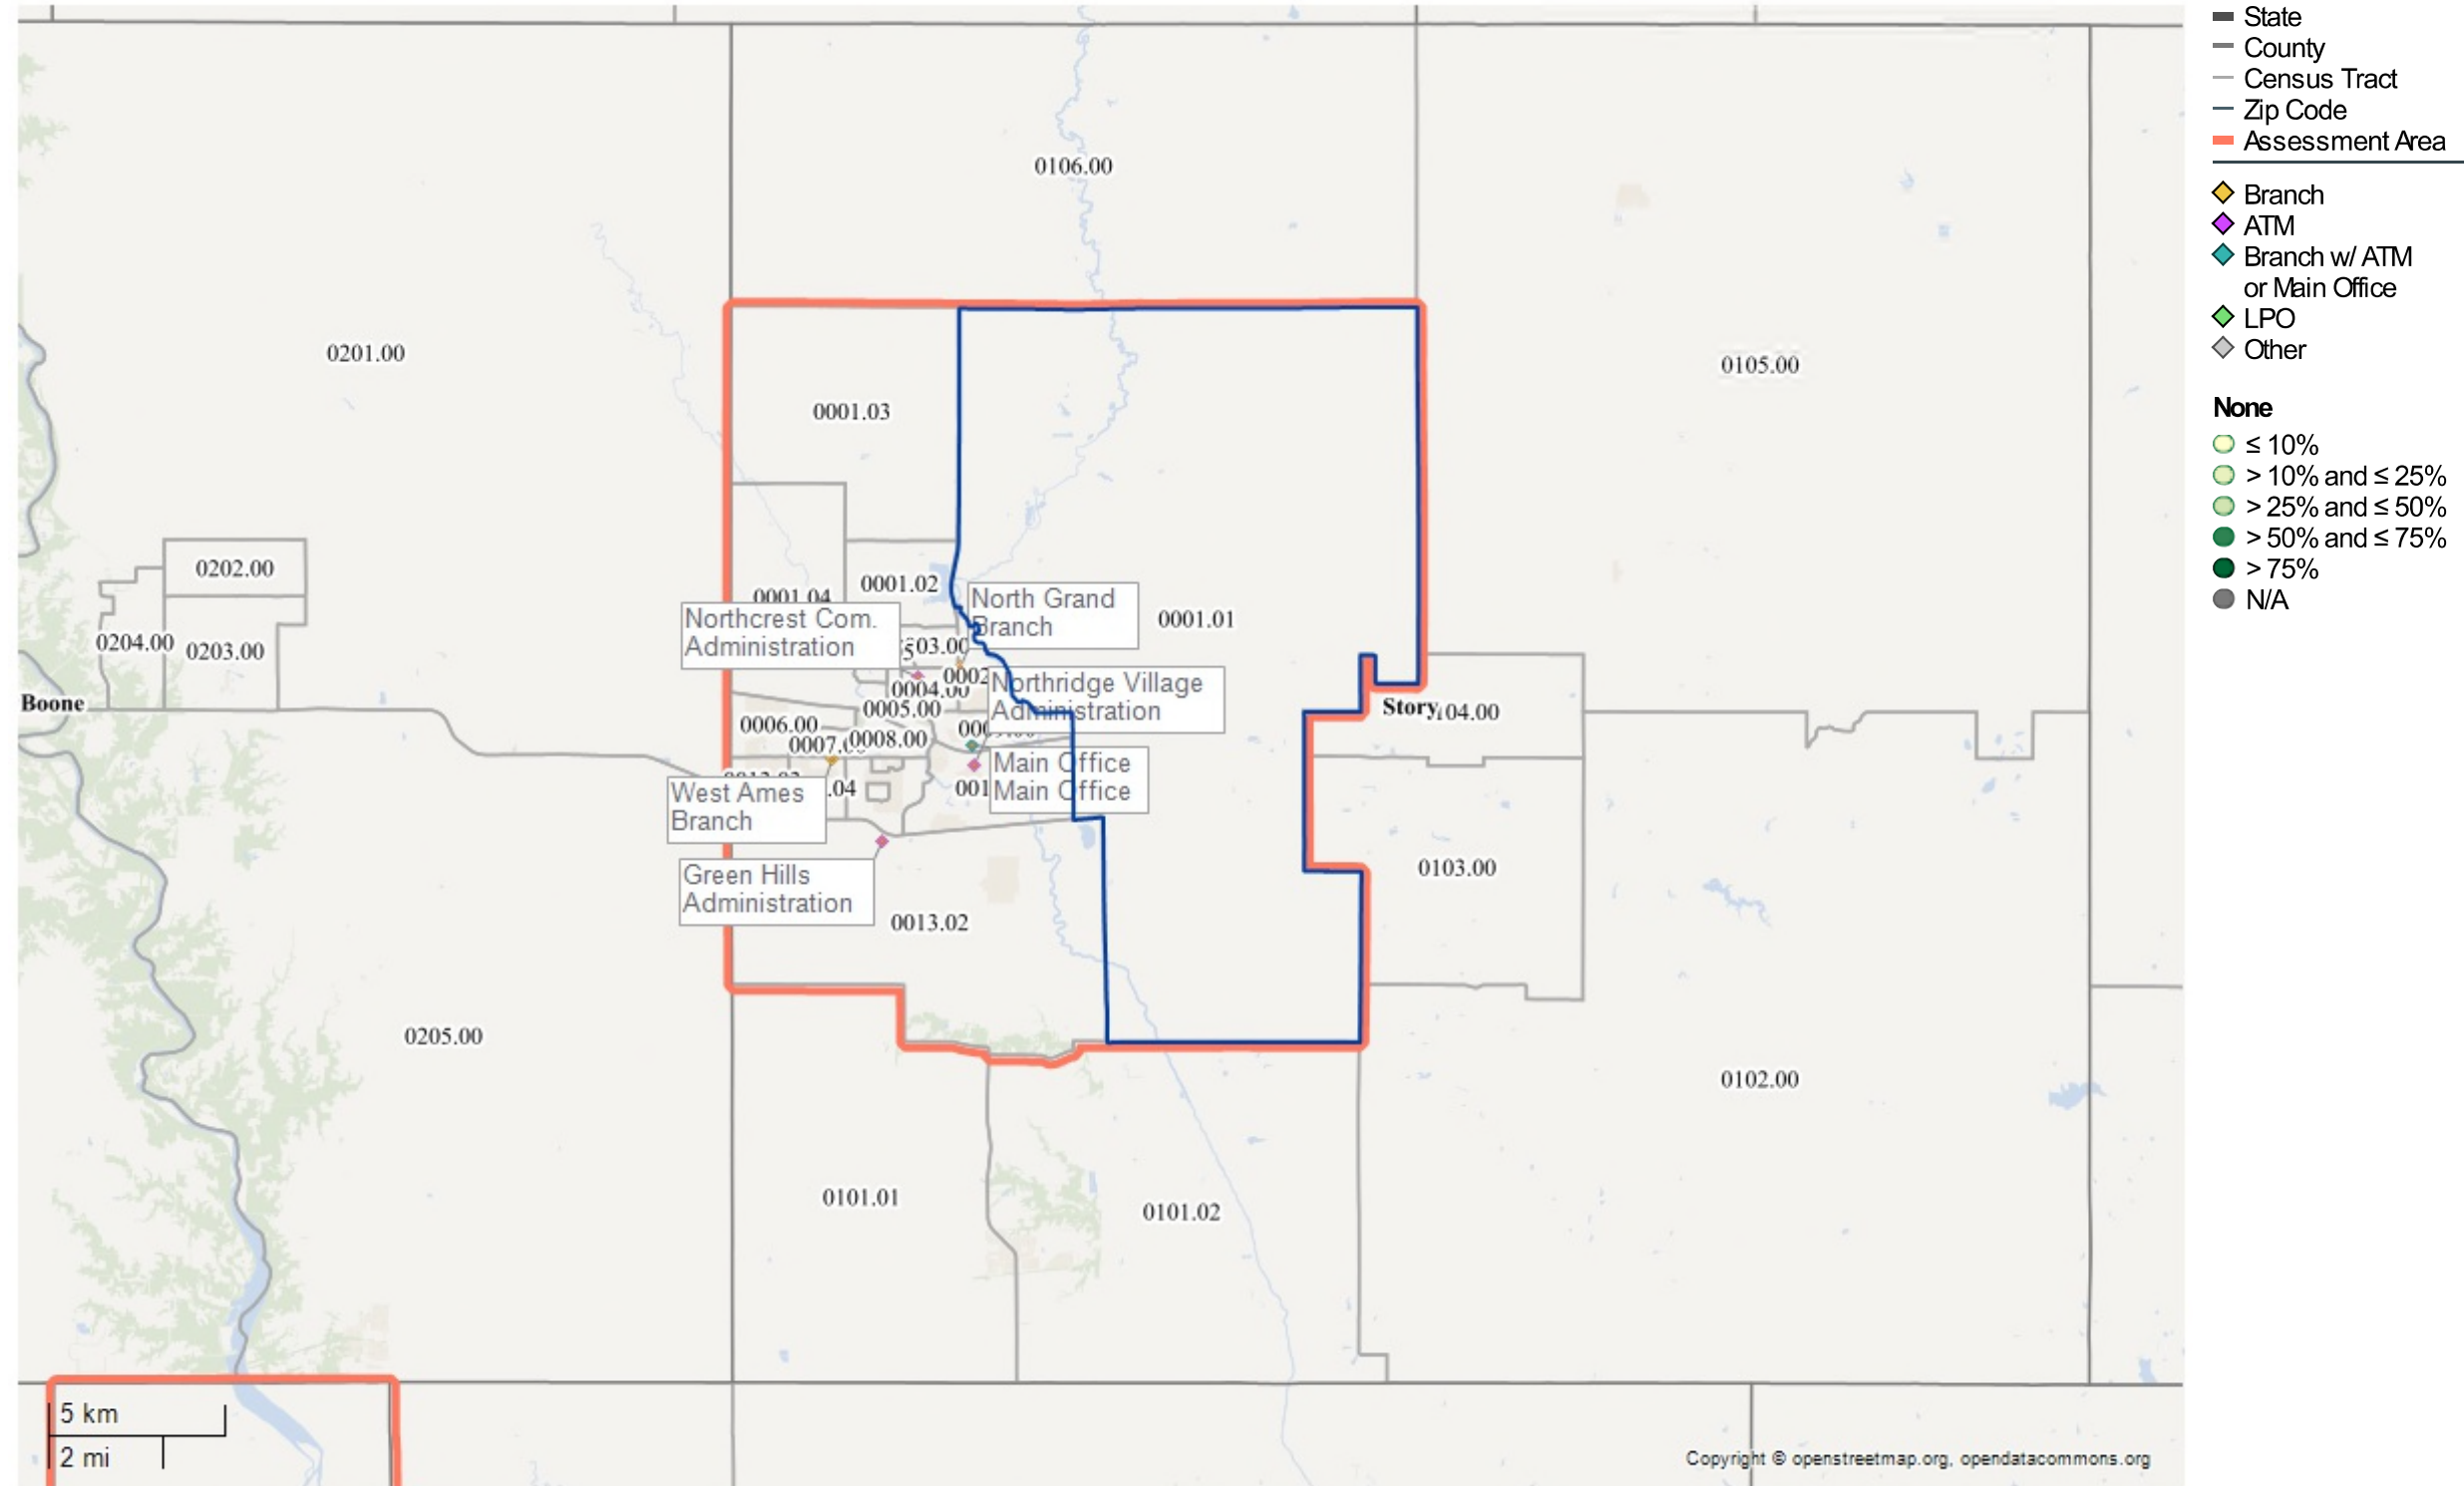

First National Bank (Ames, IA)

Ames Assessment Area Map

Applied Filters

- Area: (Ames, Des Moines, Osceola Assessment)
- Action Taken Date: (2/1/1968 - 12/30/2022)
- You are included in the HMDA benchmark.